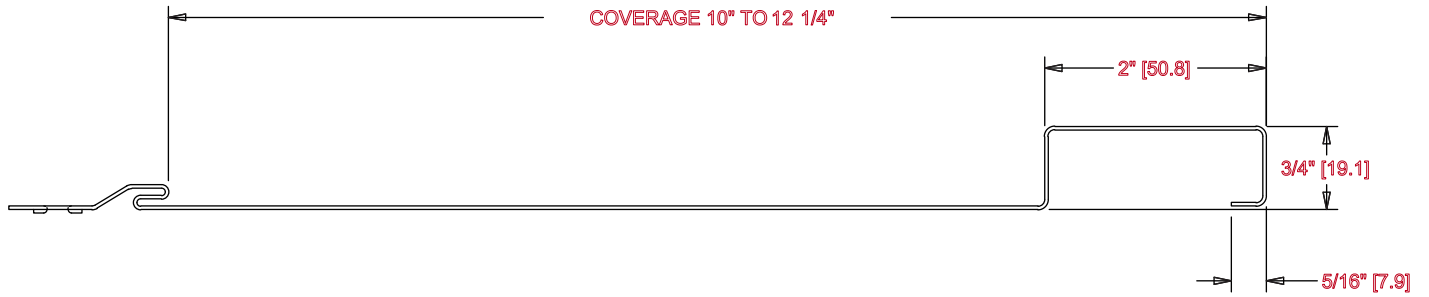

BOARD & BATTEN PROFILE

HERITAGE PANEL SERIES

**1" x 3/16" SLOT SPACED EVERY 6 3/8"
(THESE TOLERANCES ARE ±1/16")**